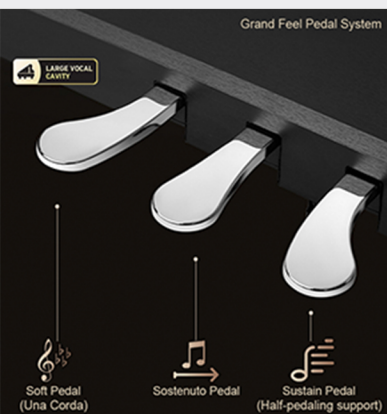

HAILUN

PIANOVA

"Play The Future, Embrace The Tradition"

H - 302

IMMERSE YOURSELF IN THE RICH TONAL PALETTE OF A CONCERT GRAND

- Spruce Resonance System™
- Split Solid Spruce Wood Sound Chamber with 4-Speaker System
- 10 Layers Sound Sampling
- Vector DSP Algorithm™
- 384 Basic Polyphony + 384 Dynamic Polyphony

FOR PIANISTS WHO DEMAND AUTHENTICITY FEEL

- Virtual Piano Action System IV : Triple-Sensor with Weighted Keys
- Grand Piano Pedal System : Optical Sensor Control Function
- 5.0" Capacitive Touchscreen True Colour LCD Display

UNLIMITED FUN IN SMART PIANO PRACTICE

- 348 Internal Sounds + 100 Accompaniment
- Bluetooth Connectivity 5.0 MIDI + Audio
- Network/Internet (Wi-Fi) Connection
- Microphone Mode Ai Technology/Metronome/Dual Piano/Effects
- Type C Interface For Connection and Charging